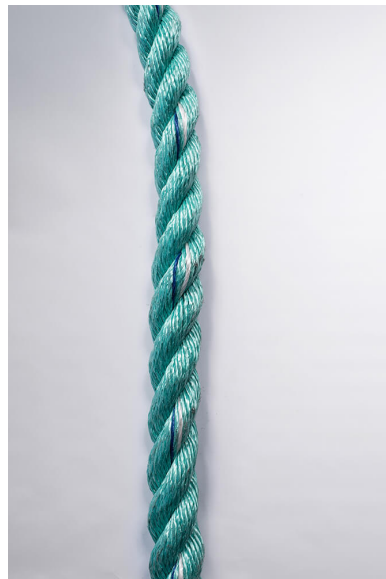

Pacific Blue 3-Strand Rope (Imported)

CATALOG (SKU) NUMBER: PACIFIC BLUE

- Made from tough polyolefin yarns, our Pacific Blue offers excellent abrasion resistance along with high strength and easy handling.
- This rope will float, offers great UV resistance, and is an economic high strength rope.
- Other sizes, lengths, and coils available upon request.

150605_0541Pacific

150605_0549Pacific

Product Specifications

Pacific Blue Imported 3-Strand Rope						
Part Number	Diameter (IN)	Spool Length (FT)	Description	Aprox Tensile Strength (LBS)	Weight (LBS PER REEL)	Color
MR-233.12	5/16	1200	Pacific Blue 3-Strand	3,100	24	Sea Green
MR-234	3/8	600	Pacific Blue 3-Strand	3,550	15	Sea Green
MR-234.12	3/8	1200	Pacific Blue 3-Strand	3,550	30	Sea Green
MR-235	7/16	600	Pacific Blue 3-Strand	4,600	18	Sea Green
MR-236	1/2	600	Pacific Blue 3-Strand	6,000	27	Sea Green
MR-236.12	1/2	1200	Pacific Blue 3-Strand	6,000	53	Sea Green
MR-237	5/8	600	Pacific Blue 3-Strand	8,600	46	Sea Green
MR-237.12	5/8	1200	Pacific Blue 3-Strand	8,600	92	Sea Green
MR-238	3/4	600	Pacific Blue 3-Strand	12,600	59	Sea Green
MR-238.12	3/4	1200	Pacific Blue 3-Strand	12,600	118	Sea Green
MR-240	7/8	600	Pacific Blue 3-Strand	16,000	88	Sea Green

Pacific Blue Imported 3-Strand Rope						
MR-250	1	600	Pacific Blue 3-Strand	20,000	104	Sea Green
MR-250.12	1	1200	Pacific Blue 3-Strand	20,000	208	Sea Green
MR-239	1-1/8	600	Pacific Blue 3-Strand	26,000	142	Sea Green
MR-255	1-1/4	600	Pacific Blue 3-Strand	31,000	160	Sea Green
MR-260	1-1/2	600	Pacific Blue 3-Strand	43,000	234	Sea Green
MR-265	2	600	Pacific Blue 3-Strand	71,000	414	Sea Green
MR-275	2-1/2	600	Pacific Blue 3-Strand	114,000	642	Sea Green
MR-280	3	600	Pacific Blue 3-Strand	168,000	1,028	Sea Green