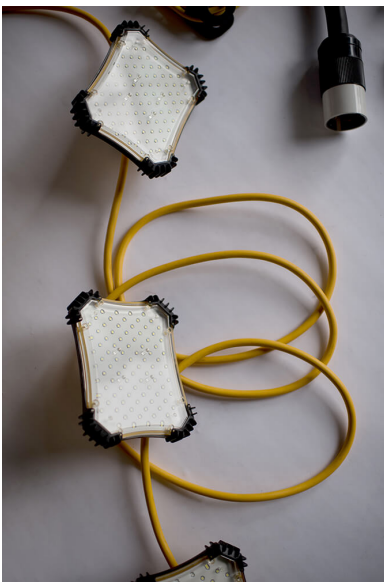

LED String Light (50ft)

CATALOG (SKU) NUMBER: EL-056

Coleman Cable 07548 Temporary Lighting, 50-Foot Cord with 5 Light Sockets and Plastic Lamp Guards, 3-Prong Plugs (5-15P). Durable, indoor/outdoor lighting systems accommodate Standard (A-23) bulbs up to 150 Watts. They Feature a lamp socket every 10 feet. This Cord-O-Lite lighting system is our most rugged and heavy-duty. It features a 12/3 AWG cord. It is made in yellow for high visibility and rated to 300 volts. The Plug is rated to 15 Amps, and is the standard shape (5-15R). It also has an outlet (receptacle) on the end to interconnect more than one set. The plastic lamp guards snap on easily. These have many uses: For concerts, parties, outdoor events, construction lighting and commercial lighting. Many people call them string lights.