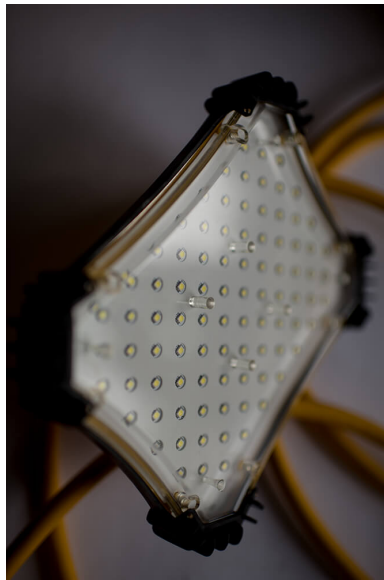

150522_0188Pacific