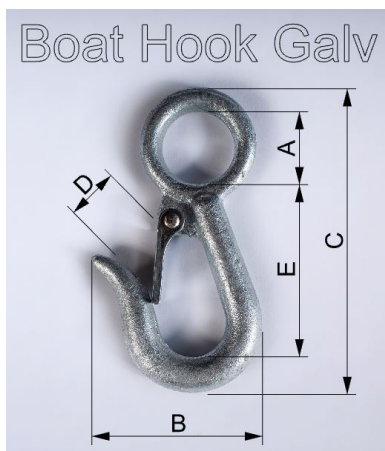

Galvanized Boat Snap Hook (Imported)

CATALOG (SKU) NUMBER: HOOK BOAT

- Forged carbon steel, quenched and tempered.
- Also available in domestic upon request.

Boat Hook Galv

Boat Hook Galvanized
(Import) Latch

Product Specifications

GALVANIZED BOAT SNAP HOOK (IMPORTED)								
PART NUMBER	SIZE (IN)	WEIGHT EACH (LBS)	WORKING LOAD LIMIT (LBS)	DIMENSIONS (IN)				
				A	B	C	D	E
I50360	7/16IN	0.28	750	0.7500	2.4375	4.0625	0.6563	3.2500
I50365	9/16IN	0.45	1,000	1.1250	2.9688	5.0313	1.0000	4.0313