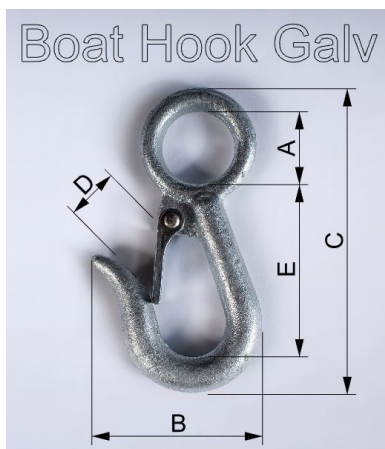

# Galvanized Boat Snap Hook (Imported)

CATALOG (SKU) NUMBER: HOOK BOAT

- Forged carbon steel, quenched and tempered.
- Also available in domestic upon request.

Boat Hook Galv

Boat Hook Galvanized  
(Import) Latch

## Product Specifications

GALVANIZED BOAT SNAP HOOK (IMPORTED)								
PART NUMBER	SIZE (IN)	WEIGHT EACH (LBS)	WORKING LOAD LIMIT (LBS)	DIMENSIONS (IN)				
				A	B	C	D	E
I50360	7/16IN	0.28	750	0.7500	2.4375	4.0625	0.6563	3.2500
I50365	9/16IN	0.45	1,000	1.1250	2.9688	5.0313	1.0000	4.0313