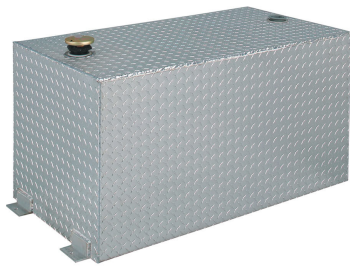

Fuel Tanks

CATALOG (SKU) NUMBER: DC-FT

Delta Tanks feature 14-gauge construction for long-term durability. Internal baffles reinforce the high-strength design and control the flow of the contents when moving.

DEL_438000_FRONT_MAIN

DEL_498000_FRONT_MAIN

DEL_484000_FRONT_MAIN

Product Specifications

Fuel Transfer Tanks				
Part Number	Mfg Part Number	Size (gallon)	Shape	Material
DC-1910-5	1910-5	-	-	Prevent Fuel Cap Kit
DC-437000	437000	99	L Shape	Aluminum (diamond plate)
DC-480000	480000	103	L Shape	Steel (White Finish)
DC-484000	484000	96	Rectangular	Steel (White Finish)
DC-485000	485000	50	Square	Steel (White Finish)
DC-486000	486000	37	Verticle Rectangle	Steel (White Finish)
DC-488000	488000	78	L Shape	