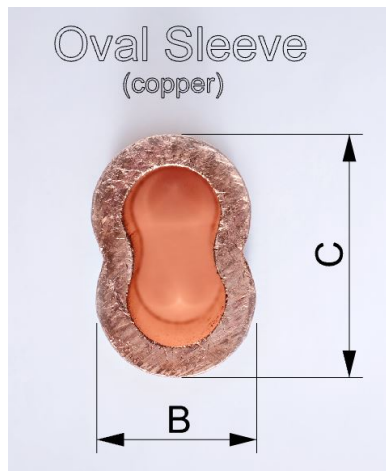

# Copper Oval Swaging Sleeve

CATALOG (SKU) NUMBER: SLEEVE COP

- Swaging sleeves are wire rope accessories that are used to enclose the ends of wire rope and cable for various rigging needs. A wire rope swaging sleeve is capable of being placed anywhere on the steel cable but is typically used to form an eye on the wire rope.

COPPER OVAL SLEEVE SIDE VIEW

COPPER OVAL SLEEVE KINDA TOP VIEW

COPPER OVAL SLEEVE TOP VIEW

oval sleeve cop2

oval sleeve cop

## Product Specifications

COPPER OVAL SLEEVE					
PART NUMBER	WIRE ROPE SIZE (IN)	WEIGHT PER 100PCS (LBS)	DIMENSIONS (IN)		
			A	B	C
D70740	3/64	0.170	0.3900	0.1340	0.2010
D70745	1/16	0.260	0.3900	0.1700	0.2510
D70750	3/32	0.530	0.4000	0.2240	0.3690
D70755	1/8	1.570	0.5750	0.3240	0.4290
D70760	5/32	2.240	0.6250	0.3650	0.5920
D70765	3/16	5.120	1.0000	0.4490	0.6710
D70775	1/4	7.870	1.1380	0.5150	0.8100
D70780	5/16	11.55	1.1250	0.6650	1.0100
D70785	3/8	14.76	1.3120	0.7270	1.1100