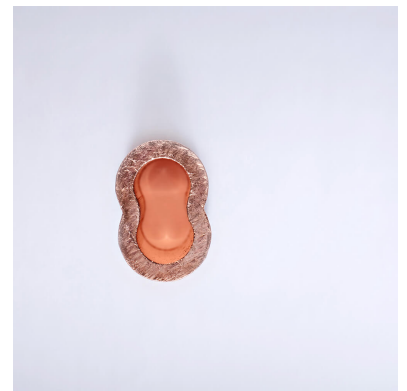

# Copper Oval Swaging Sleeve

CATALOG (SKU) NUMBER: SLEEVE COP

- Swaging sleeves are wire rope accessories that are used to enclose the ends of wire rope and cable for various rigging needs. A wire rope swaging sleeve is capable of being placed anywhere on the steel cable but is typically used to form an eye on the wire rope.

COPPER OVAL SLEEVE SIDE VIEW

COPPER OVAL SLEEVE KINDA TOP VIEW

COPPER OVAL SLEEVE TOP VIEW

oval sleeve cop2

oval sleeve cop

## Product Specifications

COPPER OVAL SLEEVE					
PART NUMBER	WIRE ROPE SIZE (IN)	WEIGHT PER 100PCS (LBS)	DIMENSIONS (IN)		
			A	B	C
D70740	3/64	0.170	0.3900	0.1340	0.2010
D70745	1/16	0.260	0.3900	0.1700	0.2510
D70750	3/32	0.530	0.4000	0.2240	0.3690
D70755	1/8	1.570	0.5750	0.3240	0.4290
D70760	5/32	2.240	0.6250	0.3650	0.5920
D70765	3/16	5.120	1.0000	0.4490	0.6710
D70775	1/4	7.870	1.1380	0.5150	0.8100
D70780	5/16	11.55	1.1250	0.6650	1.0100
D70785	3/8	14.76	1.3120	0.7270	1.1100