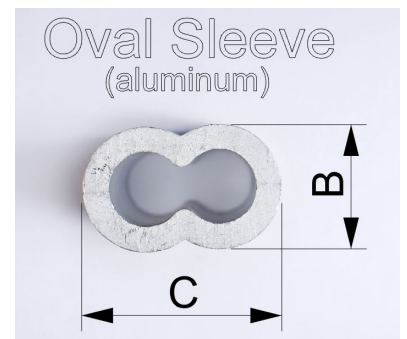

# Aluminum Oval Swaging Sleeve

CATALOG (SKU) NUMBER: SLEEVE AL

- Swaging sleeves are wire rope accessories that are used to enclose the ends of wire rope and cable for various rigging needs. A wire rope swaging sleeve is capable of being placed anywhere on the steel cable but is typically used to form an eye on the wire rope.

ALUMINUM OVAL SLEEVE  
SIDE VIEW

Oval Sleeve  
(aluminum)

Oval Sleeve Alum

Oval Sleeve  
(aluminum)

oval sleeve alum2

ALUMINUM OVAL SLEEVE  
TOP VIEW

## Product Specifications

ALUMINUM OVAL SLEEVE					
PART NUMBER	WIRE ROPE SIZE (IN)	WEIGHT PER 100PCS (LBS)	DIMENSIONS (IN)		
			A	B	C
D70788	1/16	0.09	0.3750	0.1720	0.2500
D70789	3/32	0.32	0.5000	0.2810	0.4060
D70790	1/8	0.64	0.6250	0.3440	0.5000
D70792	5/32	0.80	0.6880	0.3750	0.5620
D70795	3/16	1.55	0.6880	0.3750	0.5620
D70800	1/4	2.52	1.1250	0.5360	0.8120
D70805	5/16	4.50	1.2500	0.6870	1.0320
D70810	3/8	6.07	1.4380	0.7500	1.1560