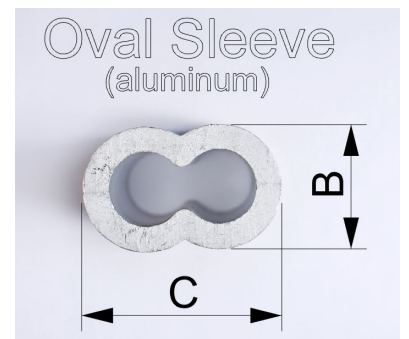

# Aluminum Oval Swaging Sleeve

CATALOG (SKU) NUMBER: SLEEVE AL

- Swaging sleeves are wire rope accessories that are used to enclose the ends of wire rope and cable for various rigging needs. A wire rope swaging sleeve is capable of being placed anywhere on the steel cable but is typically used to form an eye on the wire rope.

ALUMINUM OVAL SLEEVE  
SIDE VIEW

Oval Sleeve Alum

oval sleeve alum2

ALUMINUM OVAL SLEEVE  
TOP VIEW

## Product Specifications

ALUMINUM OVAL SLEEVE					
PART NUMBER	WIRE ROPE SIZE (IN)	WEIGHT PER 100PCS (LBS)	DIMENSIONS (IN)		
			A	B	C
D70788	1/16	0.09	0.3750	0.1720	0.2500
D70789	3/32	0.32	0.5000	0.2810	0.4060
D70790	1/8	0.64	0.6250	0.3440	0.5000
D70792	5/32	0.80	0.6880	0.3750	0.5620
D70795	3/16	1.55	0.6880	0.3750	0.5620
D70800	1/4	2.52	1.1250	0.5360	0.8120
D70805	5/16	4.50	1.2500	0.6870	1.0320
D70810	3/8	6.07	1.4380	0.7500	1.1560