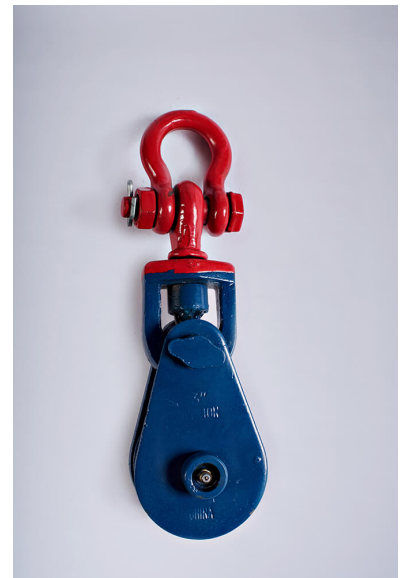

Red and Blue Snatch Block With Shackle (Imported)

CATALOG (SKU) NUMBER: CA-6

- Forged steel swivel tees, yokes, and shackles.
- Bronze bushed bearings.
- Meets or exceeds all requirements of ASME B30.26.
- Other sizes, styles, and domestic available upon request.
- 4:1 Design Factor.

150529_0084PacificIndustrial

150529_0071PacificIndustrial

150529_0111PacificIndustrial

Product Specifications

RED AND BLUE SNATCH BLOCK WITH SHACKLE (IMPORTED)			
PART NUMBER	SIZE/ SHEAVE DIAMETER (IN)	WORKING LOAD LIMIT (TONS)	WIRE ROPE SIZE (IN)
CA-60005	3	2	5/16-3/8
CA-60010	4-1/2	4	3/8-1/2
CA-60020	6	8	5/8-3/4